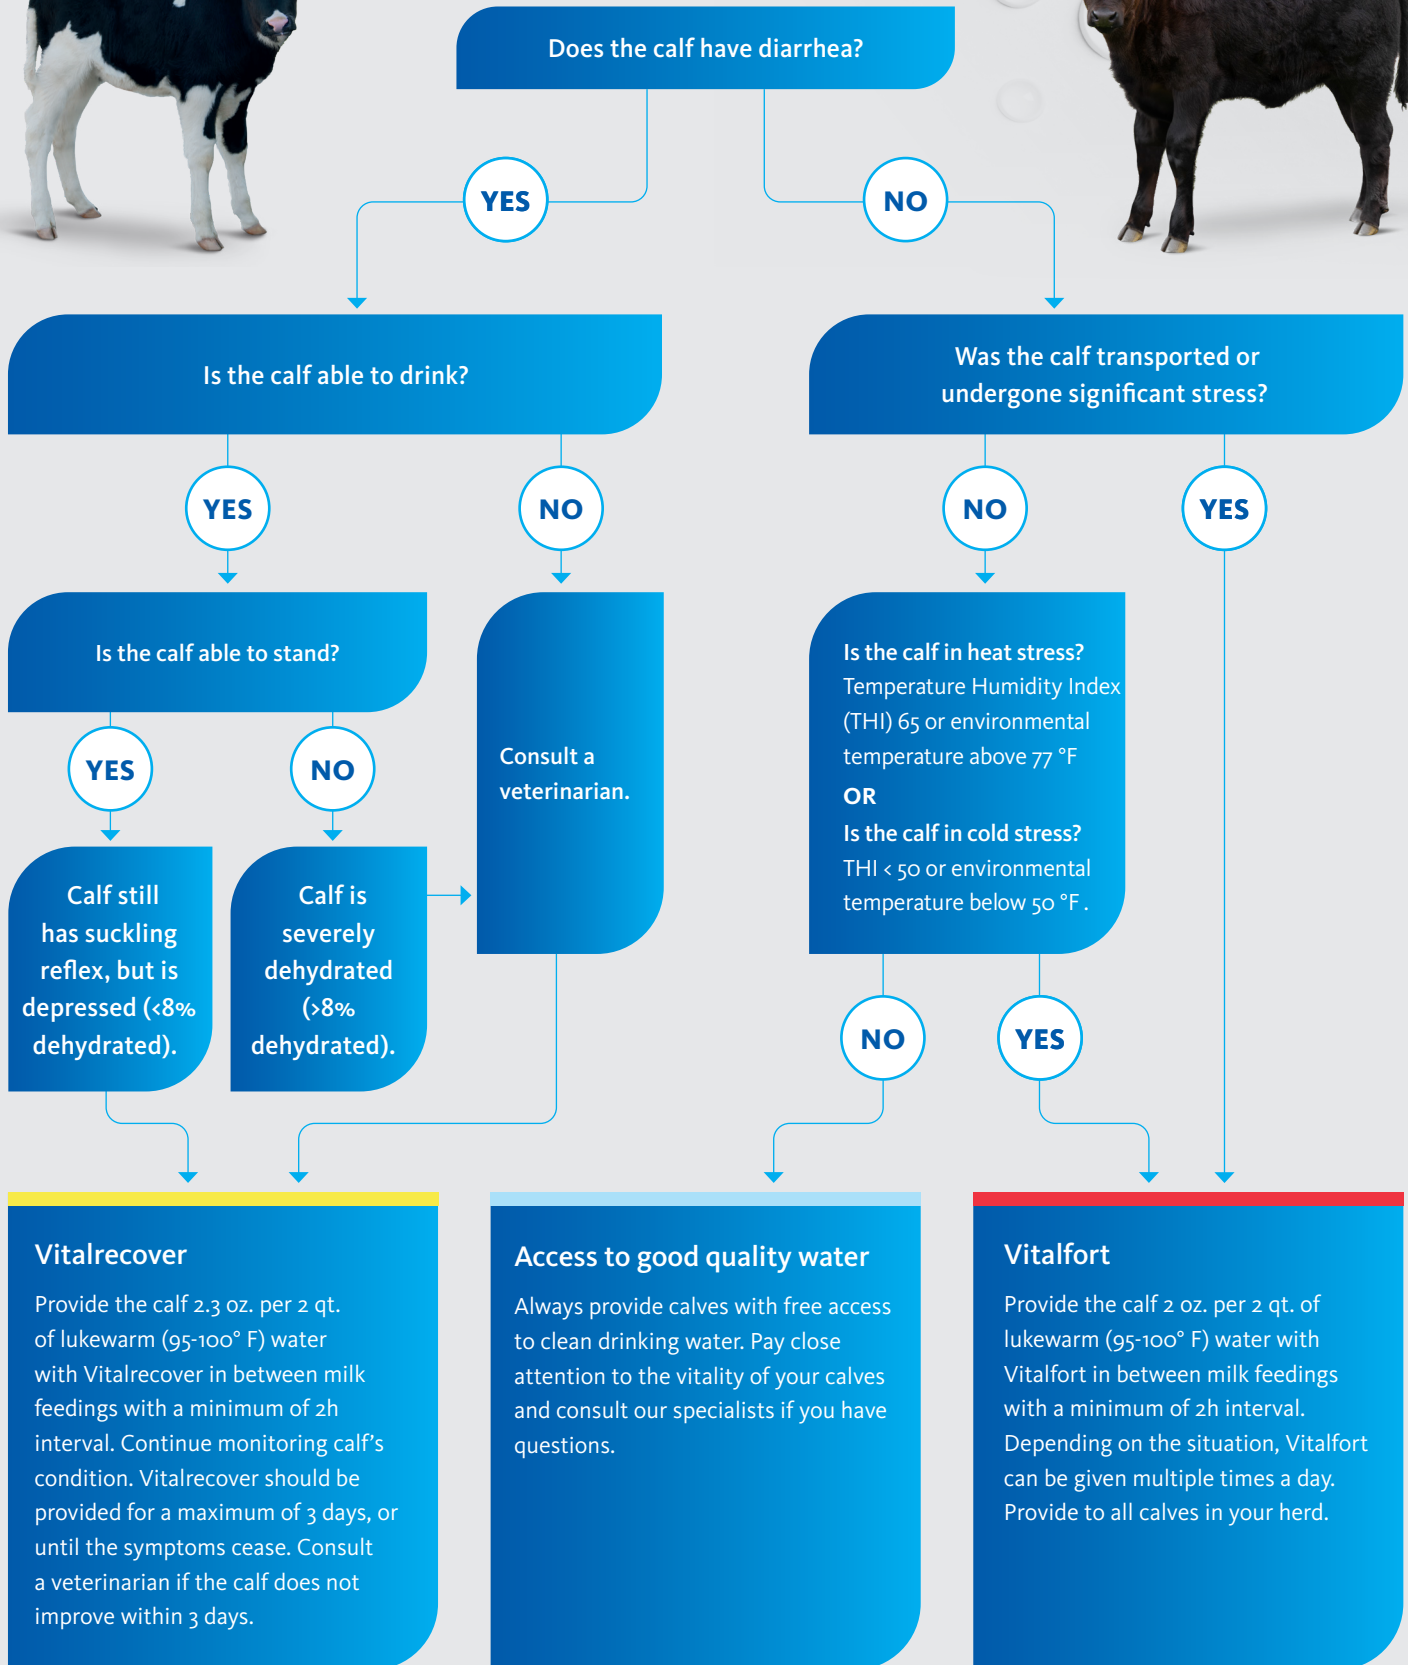

DECISION TREE

Hydration support for calves

Please note that this decision tree is a general guideline. It is always best to seek advice from a veterinarian for specific situations and circumstances.