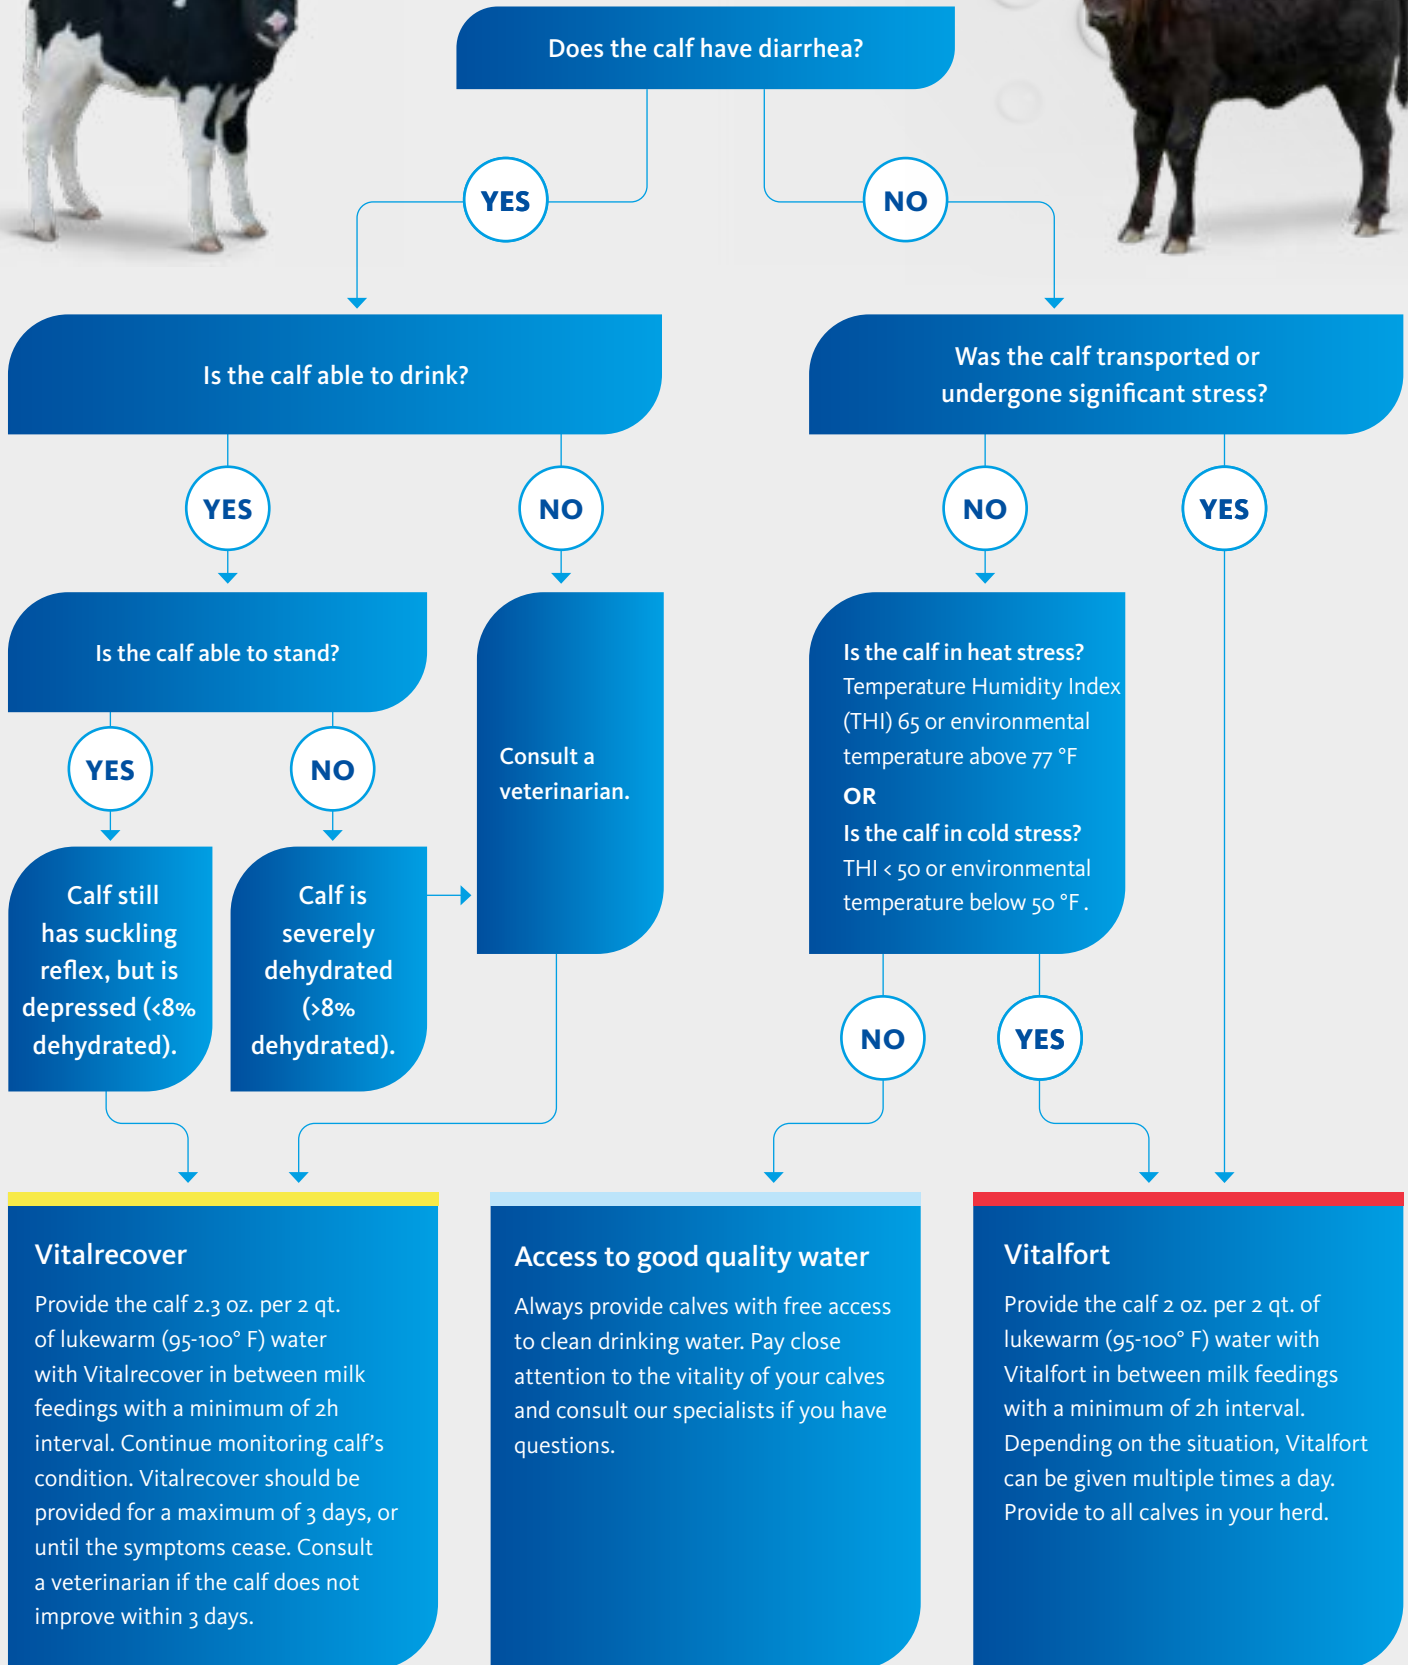

DECISION TREE

Hydration support for calves

Please note that this decision tree is a general guideline. It is always best to seek advice from a veterinarian for specific situations and circumstances.